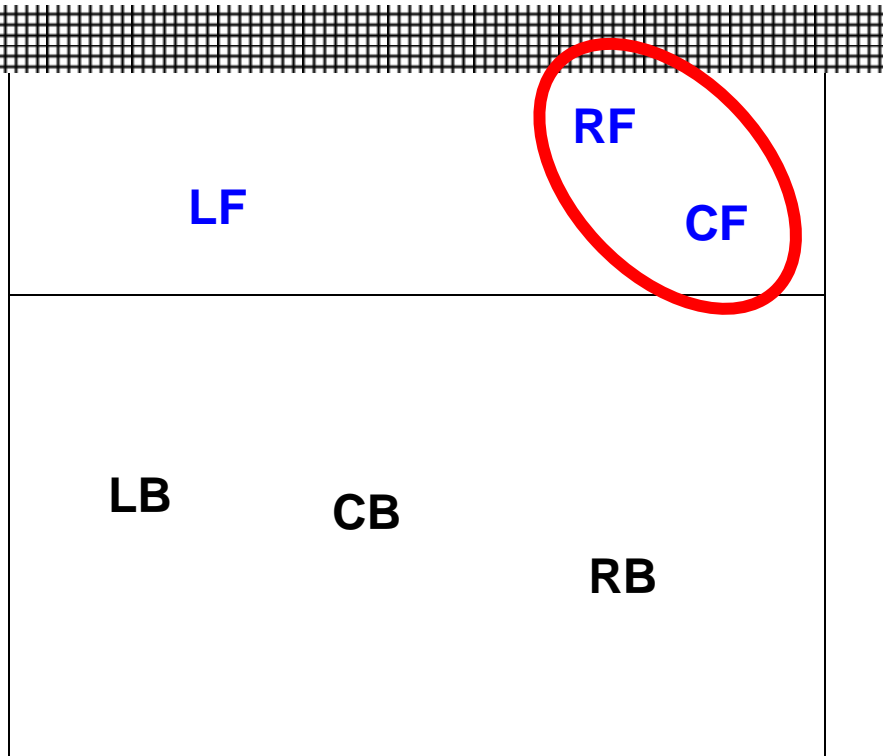

Situation #6

Illegal alignment or
Legal?

Illegal