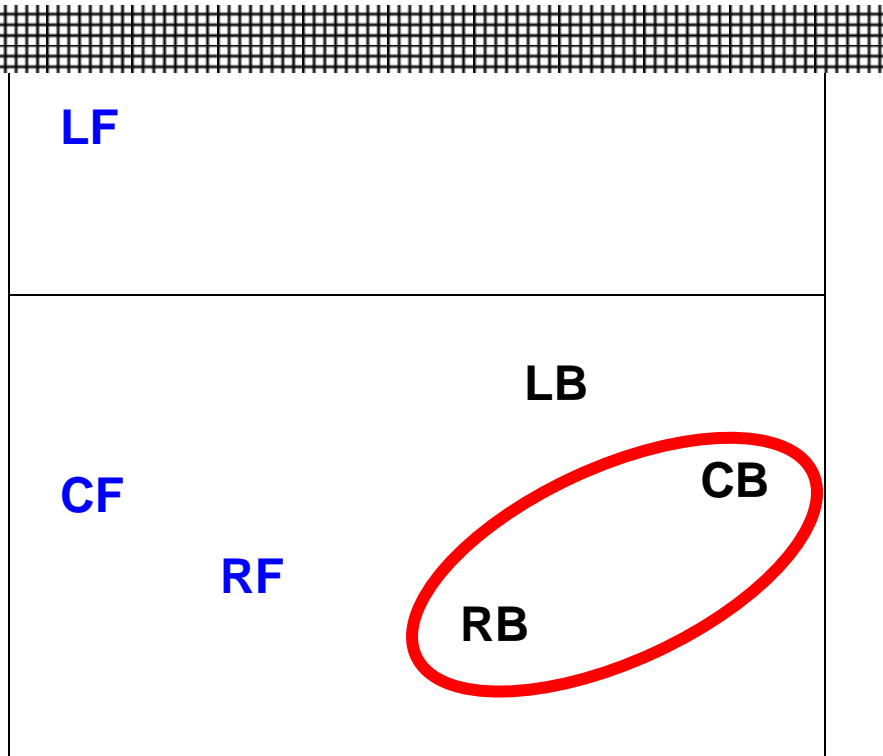

Proper Alignment

Overlapping

Proper Alignment

- All players, except the server, are in proper position within the team's playing area at the instant the ball is contacted for serve
- Determined by position on the floor of the player's foot relative to the feet of the adjacent player(s)

Points to Remember

- **Players may have any part of the body on the boundary line, but not on the floor outside those lines**

Legal

Out of
bounds
area

Illegal

Proper Alignment

<u>Player</u>	<u>Must be properly aligned with</u>
RB	RF, CB
RF	CF, RB
CF	CB, LF, RF
LF	LB, CF
LB	LF, CB
CB	CF, LB, RB

LB and CB

Situation #1

Illegal alignment or Legal?

Legal

Situation #2

Illegal alignment or
Legal?

Illegal

Situation #3