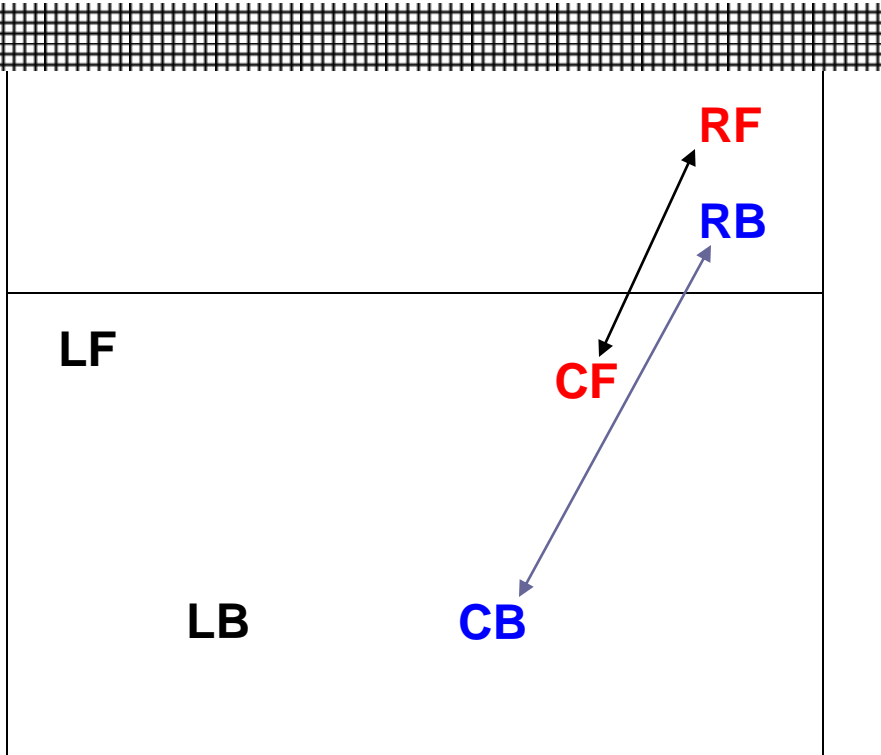

Proper Alignment

Overlapping

Proper Alignment

- All players, except the server, are in proper position within the team's playing area at the instant the ball is contacted for serve
- Determined by position on the floor of the player's foot relative to the feet of the adjacent player(s)

Points to Remember

- **Players may have any part of the body on the boundary line, but not on the floor outside those lines**

Legal

Out of
bounds
area

Illegal

Proper Alignment

<u>Player</u>	<u>Must be properly aligned with</u>
RB	RF, CB
RF	CF, RB
CF	CB, LF, RF
LF	LB, CF
LB	LF, CB
CB	CF, LB, RB

Watch for possible overlap with:

CB and LB

CB and RB

Watch for possible overlap with:

CF and RF

CB and RB

Watch for possible overlap with:

LF and CF

LB and CB

Situation #1

Illegal alignment or Legal?

Legal

Situation #2

Illegal alignment or
Legal?

Illegal

Situation #3