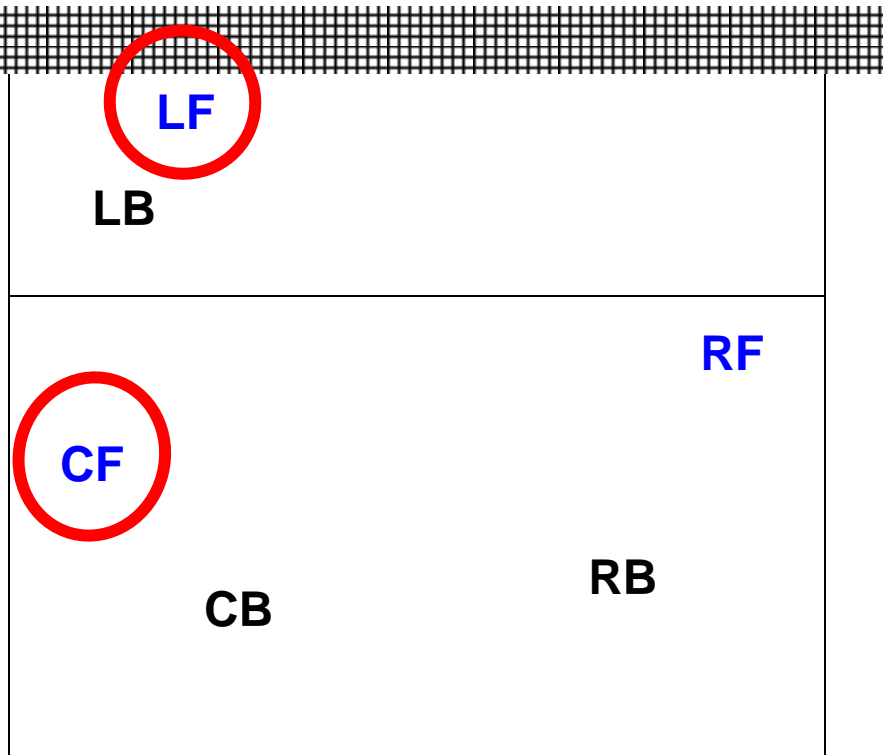

Situation #4

Illegal alignment or
Legal?

Illegal