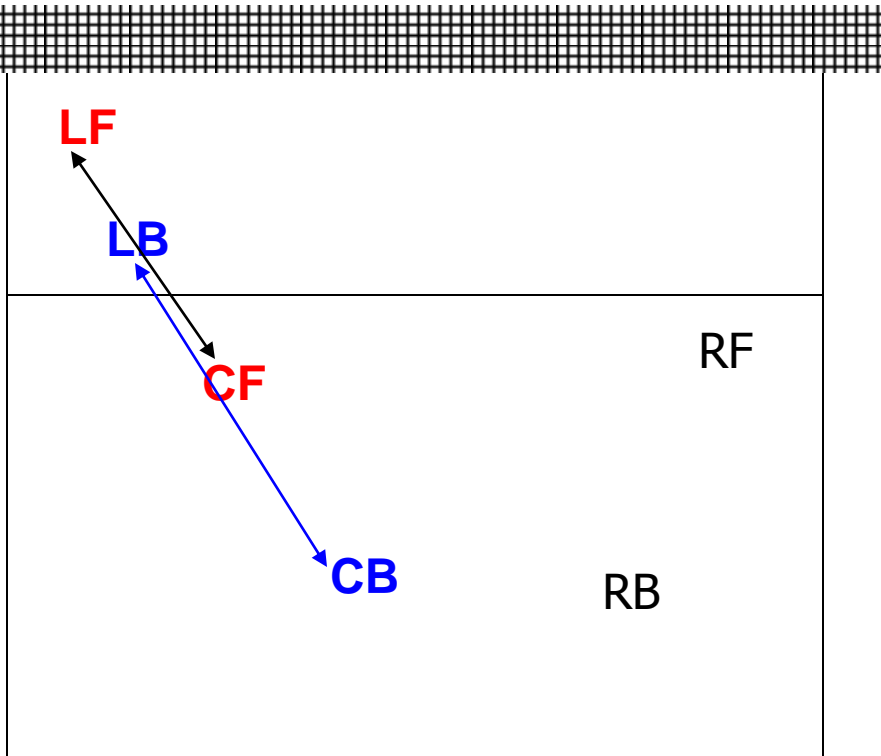

Proper Alignment

Overlapping

Proper Alignment

- All players, except the server, are in proper position within the team's playing area at the instant the ball is contacted for serve
- Determined by position on the floor of the player's foot relative to the feet of the adjacent player(s)

Points to Remember

- **Players may have any part of the body on the boundary line, but not on the floor outside those lines**

Legal

Out of
bounds
area

Illegal

Proper Alignment

<u>Player</u>	<u>Must be properly aligned with</u>
RB	RF, CB
RF	CF, RB
CF	CB, LF, RF
LF	LB, CF
LB	LF, CB
CB	CF, LB, RB

Watch for possible overlap with:

CB and LB

CB and RB

Watch for possible overlap with:

CF and RF

CB and RB

Watch for possible overlap with:

LF and CF

LB and CB

Situation #1

Illegal alignment or Legal?

Legal

Situation #2

Illegal alignment or
Legal?

Illegal

Situation #3