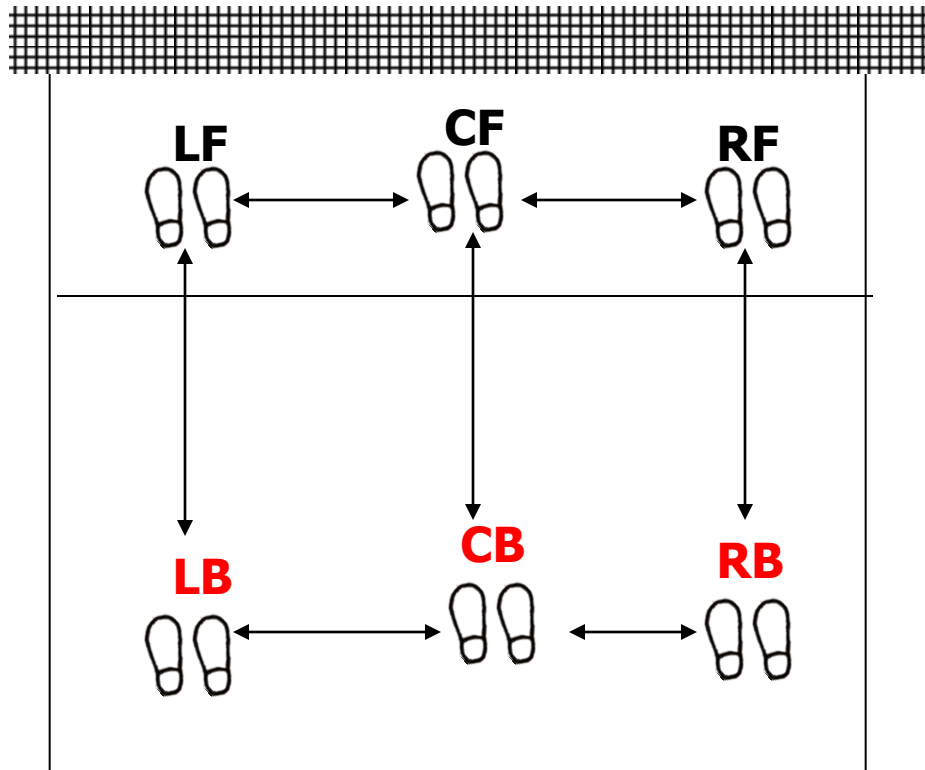

Proper Alignment

Overlapping

Proper Alignment

- All players, except the server, are in proper position within the team's playing area at the instant the ball is contacted for serve
- Determined by position on the floor of the player's foot relative to the feet of the adjacent player(s)

At the instant of the serve:

Each **right-side** player shall have at least part of one foot closer to the right sideline than both feet of the **center** player in the corresponding row (except the server and the center back of the serving team)

At the instant of the serve

Each **left-side** player shall have at least part of one foot closer to the left sideline than both feet of the **center** player in the corresponding row

At the instant of the serve:

Each **front-row** player shall have at least part of one foot closer to the center line than both feet of the corresponding **back-row** player

Points to Remember

Overlapping occurs only between adjacent players; **side-to-side** and **back-to-front**