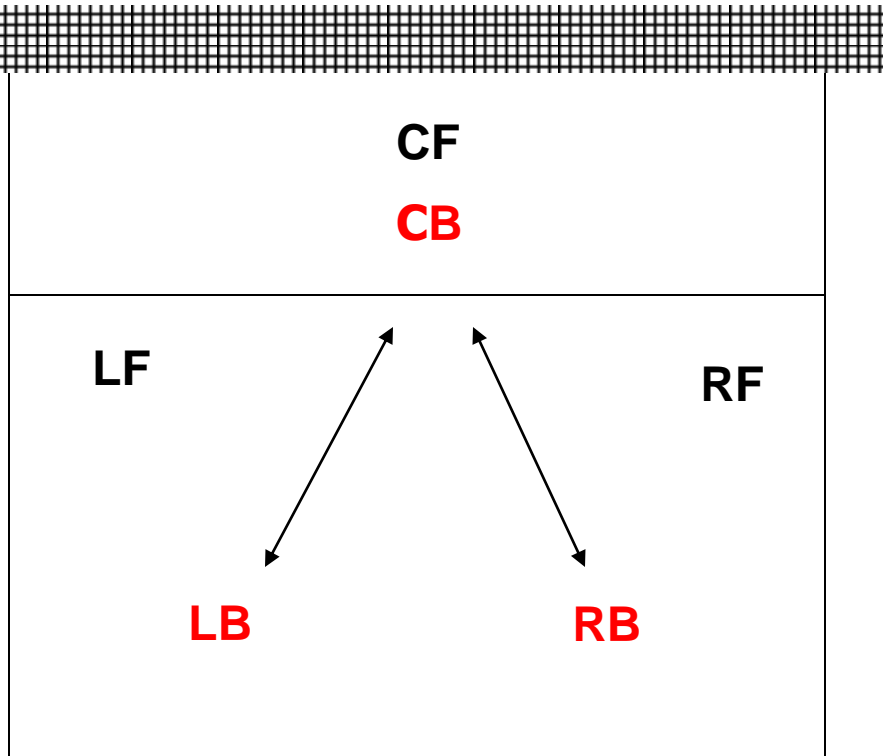

Watch for possible overlap with:

CB and LB

CB and RB