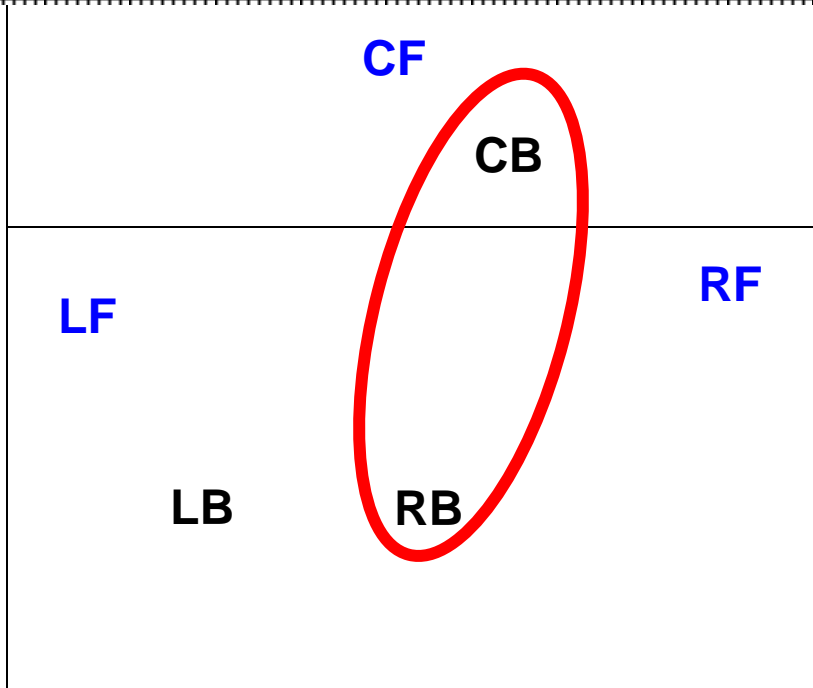

Situation #3

Illegal alignment or
Legal?

Illegal