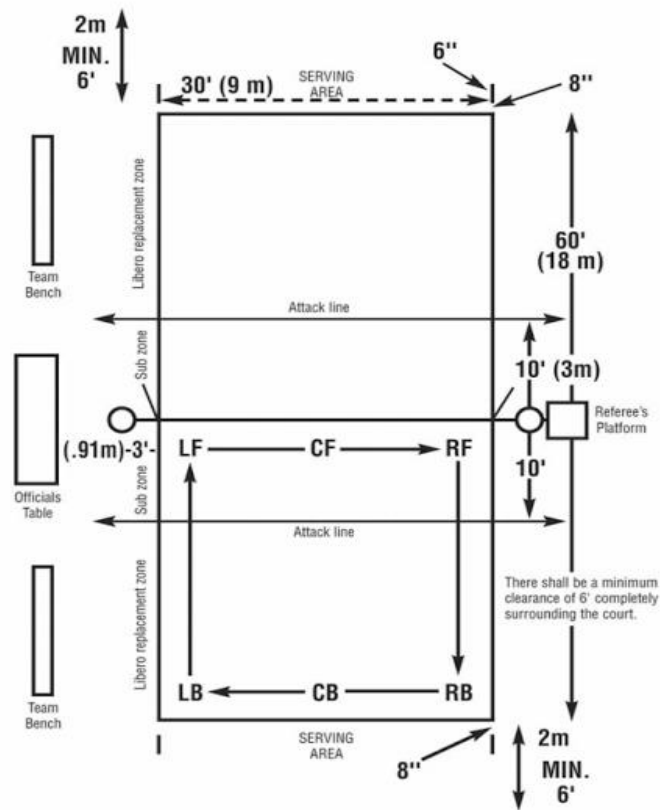

# VOLLEYBALL

**COURT DIAGRAM**

All lines on the court are 2 inches wide. For the center line, a solid or shadow-bordered 2-inch-wide line is permissible. The border for a shadow center line shall be at least ¼-inch wide. The midpoint of the attack line shall be measured from the midpoint of the center line. It is recommended that the area above the court be clear of any obstructions and at least 23 feet (7 meters) high.