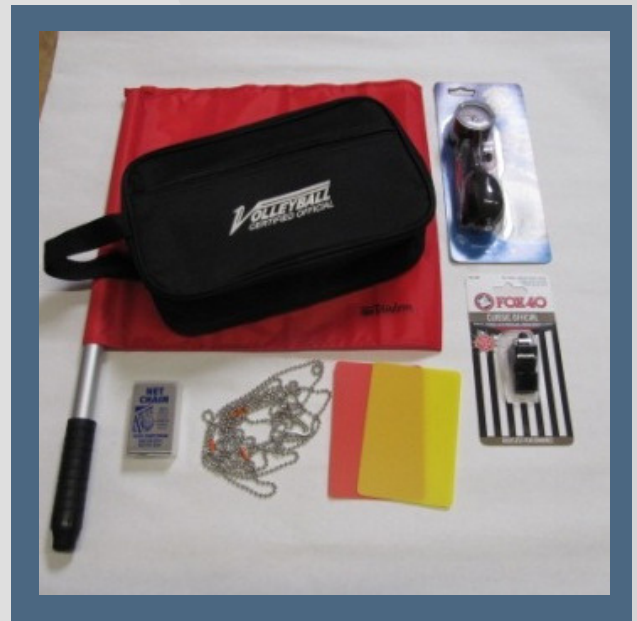

Line Up Cards

Pen or Pencil

Yellow/Red Cards

Recommended

Net Chain

Equipment bag

Line Judge Flags